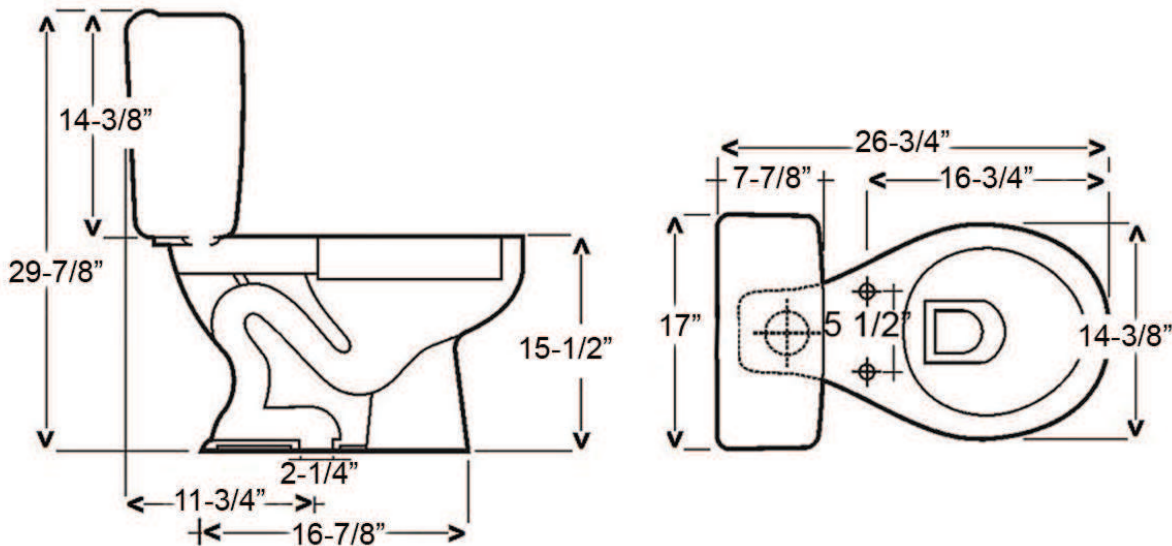

DEVON ROUND FRONT TOILET

Cat. No.
2-130

Seat NOT included

W: 17"
D: 26 3/4"
H: 29 7/8"

Bowl height: 15 1/2"
Footprint: 9 3/4" x 16 7/8"

Features:

- ▶ Made of Vitreous China
- ▶ Syphon Jet Flush
- ▶ 1.6 GPF
- ▶ Glazed Trapway
- ▶ White Plastic Flush Handle Included
- ▶ 12" Rough
- ▶ Decorative Flush Handle Available in 4 Finishes (5595)
- ▶ Soft Close Seat Available in 3 Colors (SCSRF)

Dimensions of fixture are nominal and may vary within the range of tolerances established by ASME Standard A112.19.2-2008. Dimensions and specifications subject to change without notice.